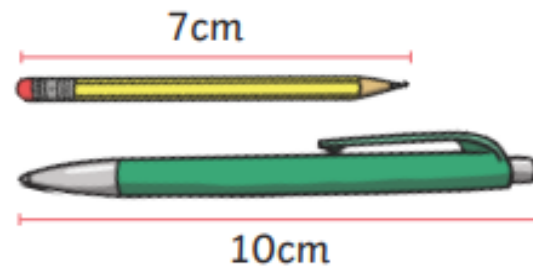

tape measure

metre stick

centimetre (cm)

metre (m)

compare

order

Measuring in Centimetres

Measure from zero.

This ruler measures in **centimetres (cm)**. The paintbrush is 8cm long.

This ruler is to scale.

Measuring in Metres

We can measure the length or height of larger objects in **metres (m)**.

The girl is 1m and 20cm tall.

We can use metre sticks, trundle wheels or tape measures.

1 metre = 100 centimetres

Comparing Height

The giraffe is **taller** than the lion.
The lion is **shorter** than the giraffe.

Comparing Length

The pencil is **shorter** than the pen.
The pen is **longer** than the pencil.

Ordering Length

The straws are in order from **longest** to **shortest**.

A is the **longest**.
D is the **shortest**.
B is **longer** than C.
C is **shorter** than A.