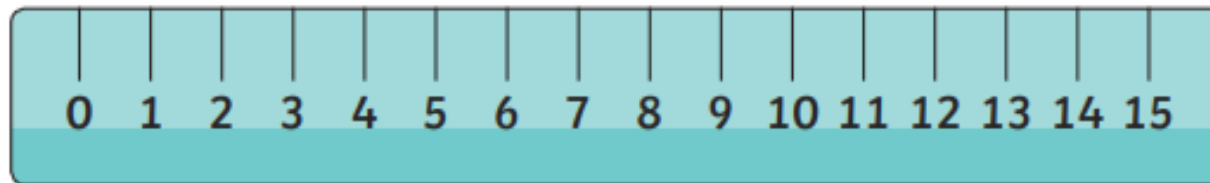

tape measure

metre stick

centimetre (cm)

metre (m)

compare

order

Measuring in Centimetres

Measure from zero.

This ruler measures in **centimetres (cm)**. The paintbrush is 8cm long.

This ruler is to scale.

Measuring in Metres

We can measure the length or height of larger objects in **metres (m)**.

The girl is 1m and 20cm tall.