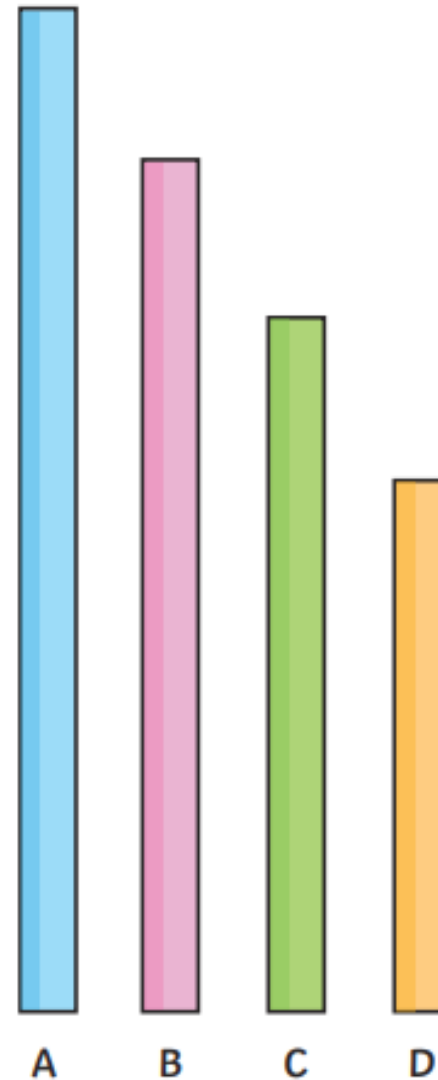

Key Vocabulary

length

long

short

height

tall

measure

ruler

This ruler measures in **centimetres (cm)**. The paintbrush is 8cm long.

This ruler is to scale.

Measuring in Metres

We can measure the length or height of larger objects in **metres (m)**.

The girl is 1m and 20cm tall.

We can use metre sticks, trundle wheels or tape measures.

1 metre = 100 centimetres

Comparing Height

The giraffe is **taller** than the lion.
The lion is **shorter** than the giraffe.

Comparing Length

The pencil is **shorter** than the pen.
The pen is **longer** than the pencil.

Ordering Length

The straws are in order from **longest** to **shortest**.

A is the **longest**.
D is the **shortest**.
B is **longer** than C.
C is **shorter** than A.