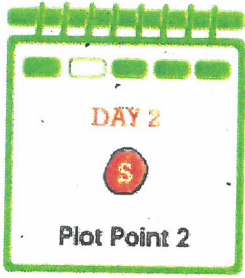

W/B 14/11/22

FANTASTICS
Lenses:

What?

What can you see in the picture?

Sad Look daddy
lonely boy.

Sounded out (S) sound mat used for formation